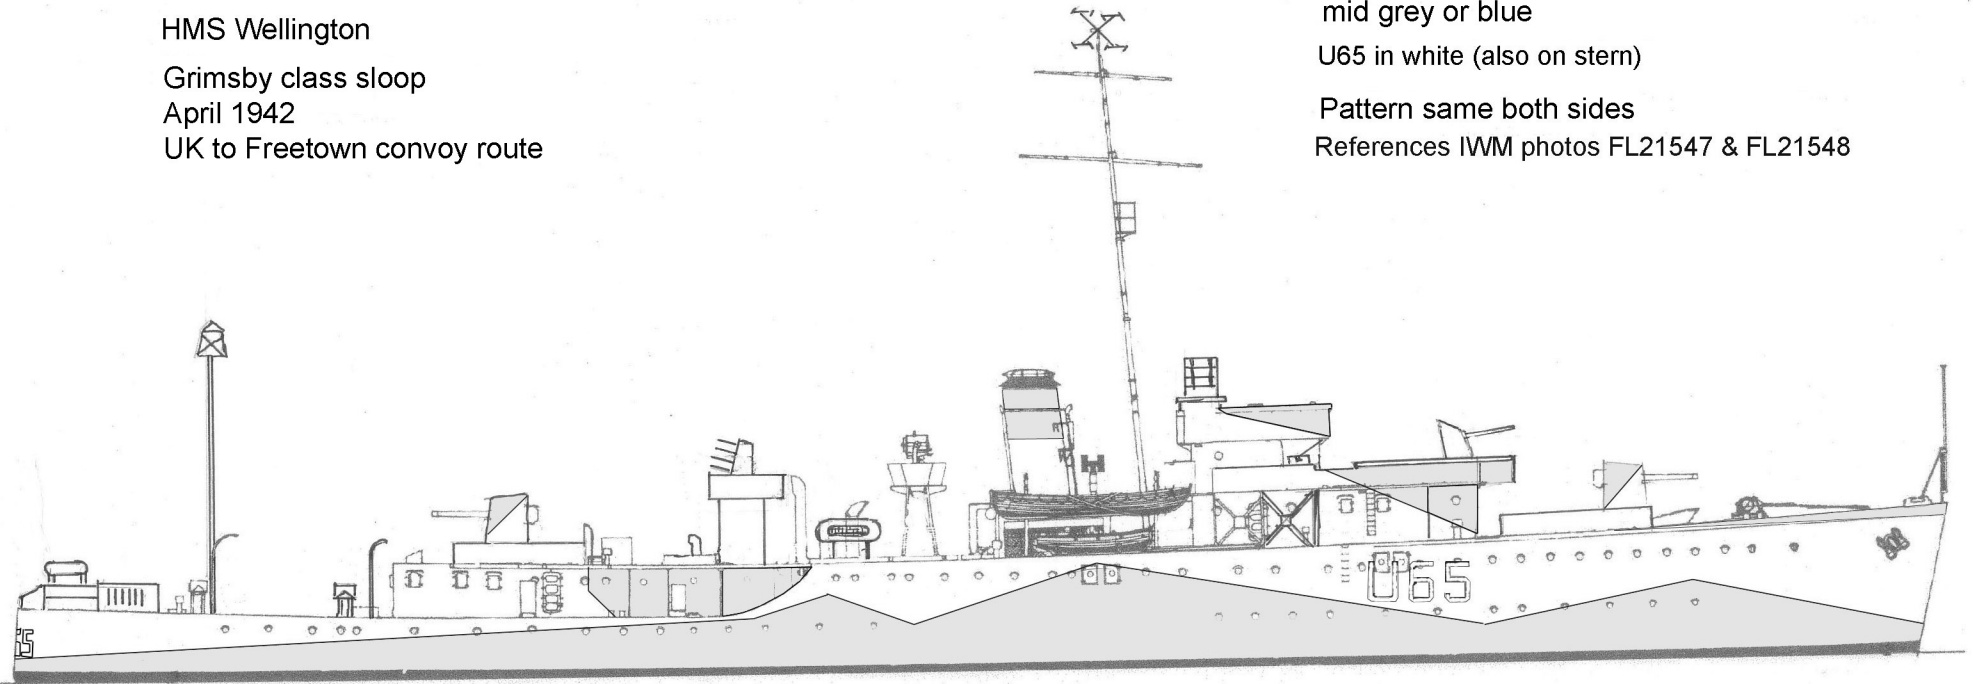

HMS Wellington
Grimsby class sloop

Pre-war

Light grey overall
Reference
Sloops 1926-1946 - Arnold Hague page 53

HMS Wellington
Grimsby class sloop
April 1942
UK to Freetown convoy route

Colours not confirmed, but probably light grey and mid grey or blue

U65 in white (also on stern)

Pattern same both sides

References IWM photos FL21547 & FL21548

HMS Wellington
Grimsby class sloop
November ? 1942
UK to Freetown convoy route

Admiralty Dark type camouflage MS2, MS3 and B5
U65 in white (not on stern)

Reference IWM photo FL 21549

HMS Wellington
Grimsby class sloop
Late 1943
Freetown local convoy escort

Colours not confirmed, but possibly
B55 and G10.
U65 and funnel band in white.

Reference
IWM photo HU22229