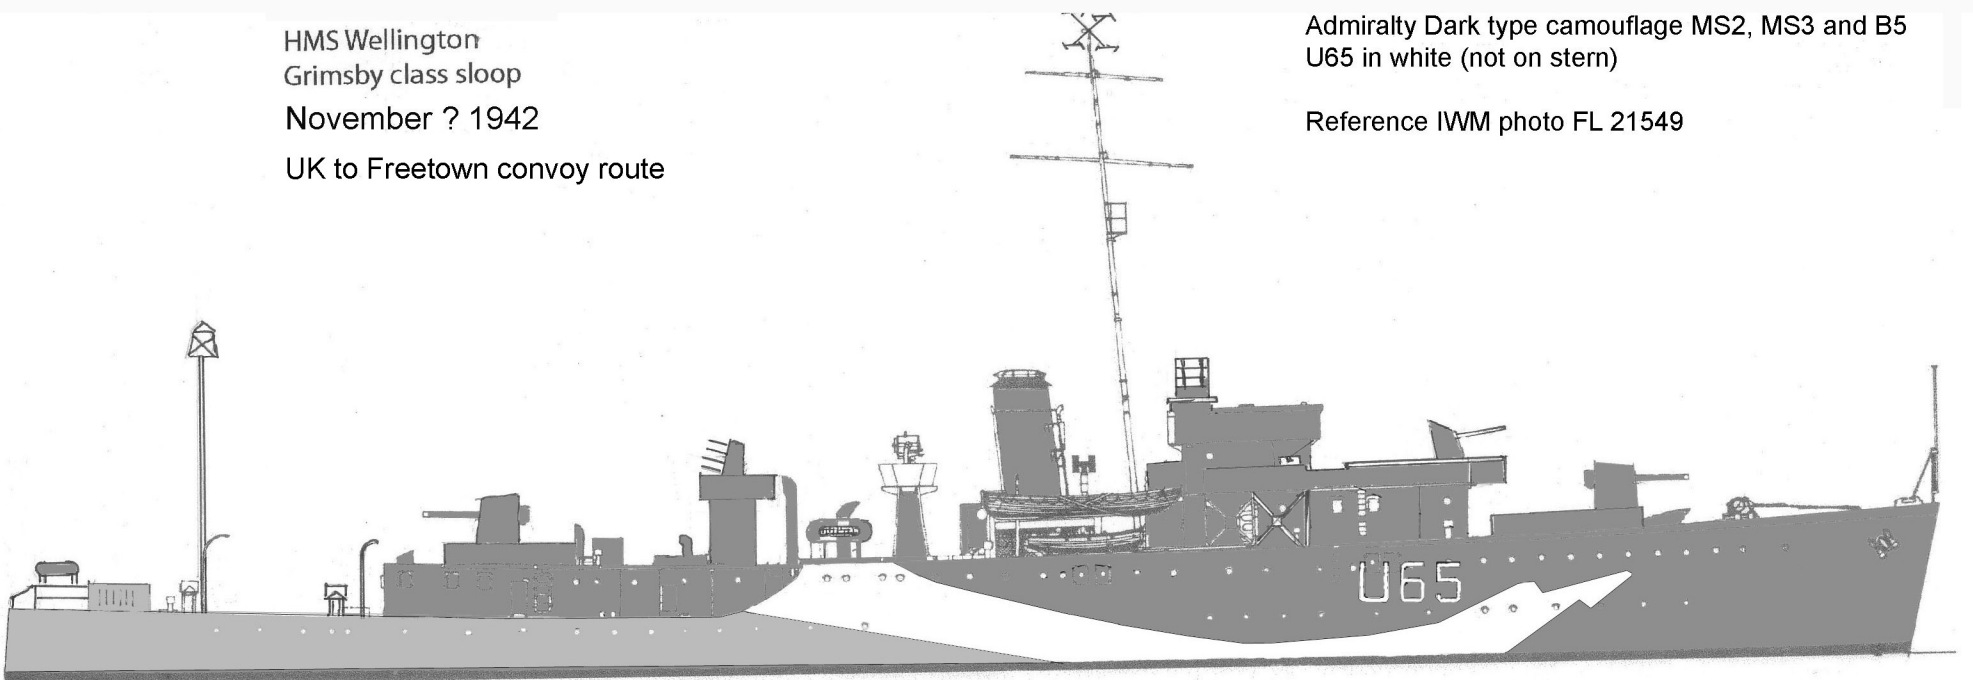

HMS Wellington
Grimsby class sloop

Pre-war

Light grey overall
Reference
Sloops 1926-1946 - Arnold Hague page 53

HMS Wellington
Grimsby class sloop
April 1942
UK to Freetown convoy route

Colours not confirmed, but probably light grey and mid grey or blue

U65 in white (also on stern)

Pattern same both sides

References IWM photos FL21547 & FL21548

HMS Wellington
Grimsby class sloop
November ? 1942
UK to Freetown convoy route

Admiralty Dark type camouflage MS2, MS3 and B5
U65 in white (not on stern)

Reference IWM photo FL 21549

HMS Wellington
Grimsby class sloop
Late 1943
Freetown local convoy escort

Colours not confirmed, but possibly
B55 and G10.
U65 and funnel band in white.

Reference
IWM photo HU22229