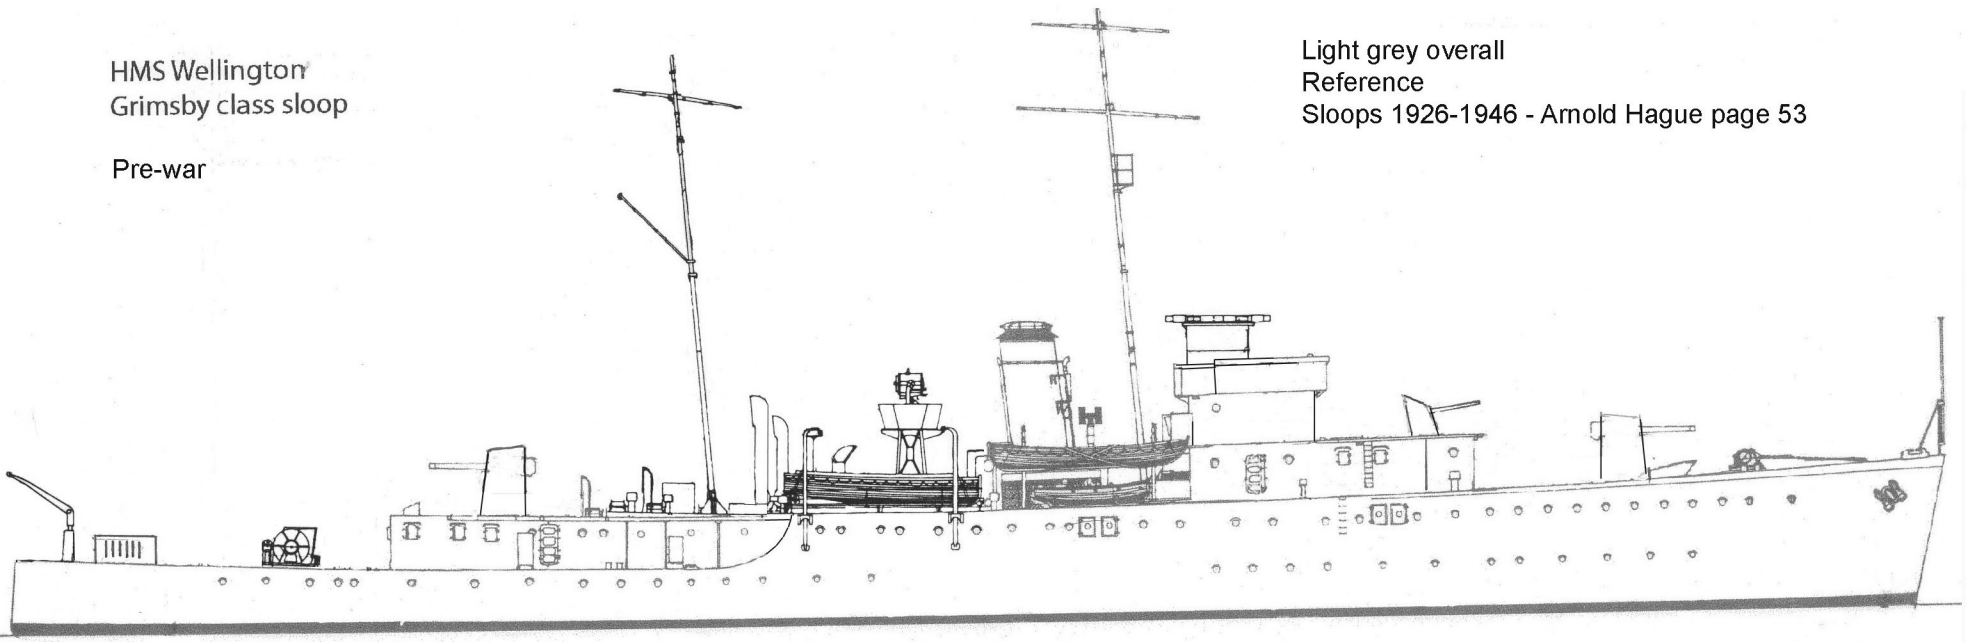

HMS Wellington
Grimsby class sloop

Pre-war

Light grey overall
Reference
Sloops 1926-1946 - Arnold Hague page 53

HMS Wellington
Grimsby class sloop
April 1942
UK to Freetown convoy route

Colours not confirmed, but probably light grey and mid grey or blue

U65 in white (also on stern)

Pattern same both sides

References IWM photos FL21547 & FL21548

HMS Wellington
Grimsby class sloop
November ? 1942
UK to Freetown convoy route

Admiralty Dark type camouflage MS2, MS3 and B5
U65 in white (not on stern)

Reference IWM photo FL 21549

HMS Wellington
Grimsby class sloop
Late 1943
Freetown local convoy escort

Colours not confirmed, but possibly
B55 and G10.
U65 and funnel band in white.

Reference
IWM photo HU22229